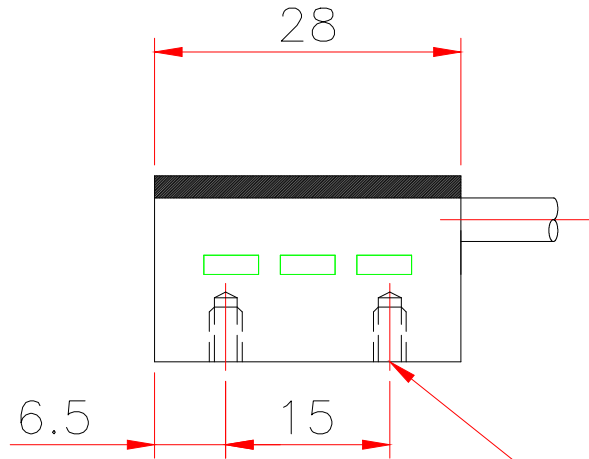

Model Name	JL-F-D-22*8-CL						전압옵션	LED	
Color Option	RD	IR	SW	NW	GR	BL	UV	12V	3
Watt			0.8W	0.8W					

2-M3TAP DP5