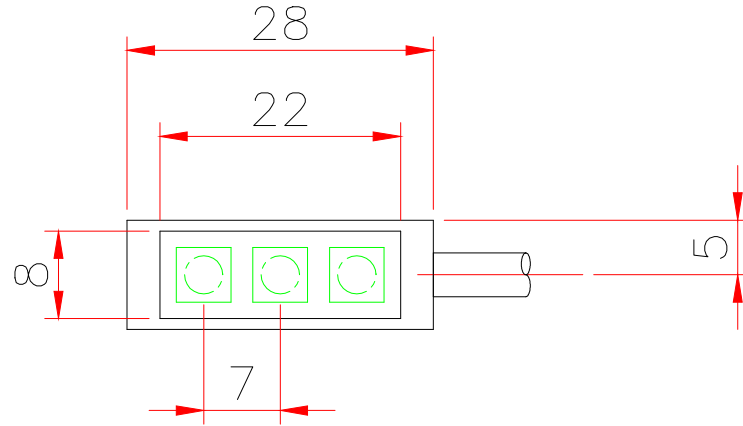

Model Name	JL-F-D-22*8-CL						전압옵션	LED	
Color Option	RD	IR	SW	NW	GR	BL	UV	12V	3
Watt			0.8W	0.8W					

2-M3TAP DP5