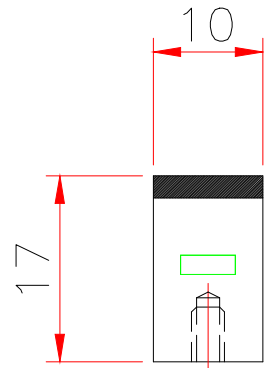

Model Name	JL-F-D-22*8-CL						전압옵션	LED	
Color Option	RD	IR	SW	NW	GR	BL	UV	12V	3
Watt			0.8W	0.8W					

2-M3TAP DP5