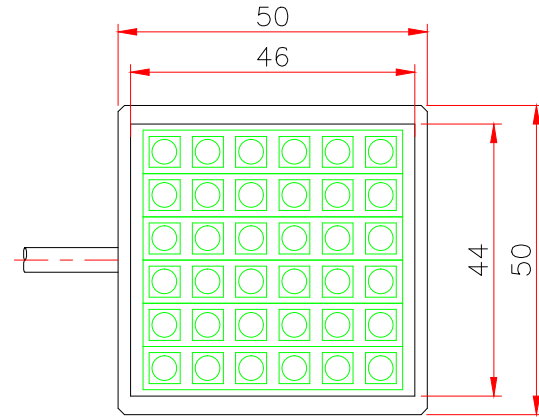

Model Name	JL-F-D-46*44-CL							전압옵션	LED
Color Option	RD	IR	SW	NW	GR	BL	UV	12V	36
Watt	4.4W		8.7W	8.7W					

4-M3TAP DP6  
(관통하면안됨)