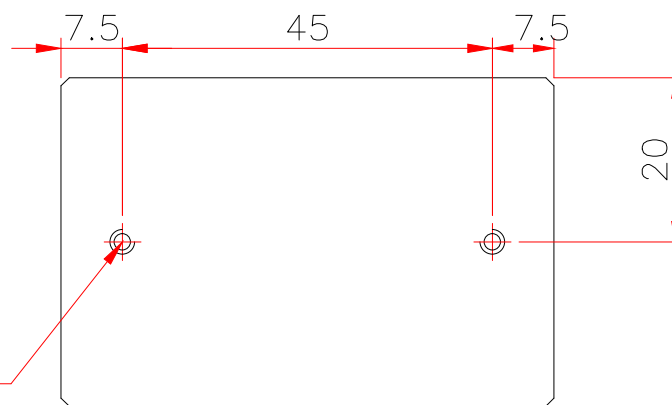

Model Name	JL-F-D-56*34-CL						전압옵션	LED	
Color Option	RD	IR	SW	NW	GR	BL	UV	12V	40
Watt	3.6W		7.2W	7.2W					

2-M3TAP DP5