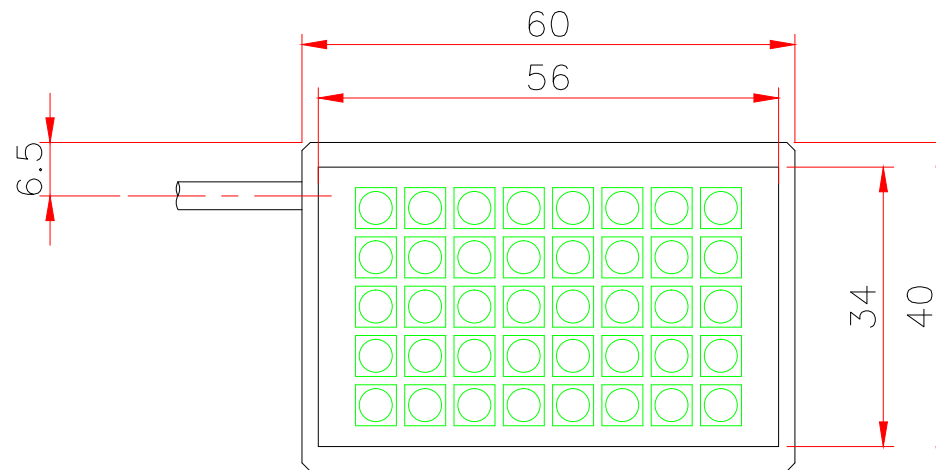

Model Name	JL-F-D-56*34-CL						전압옵션	LED	
Color Option	RD	IR	SW	NW	GR	BL	UV	12V	40
Watt	3.6W		7.2W	7.2W					

2-M3TAP DP5